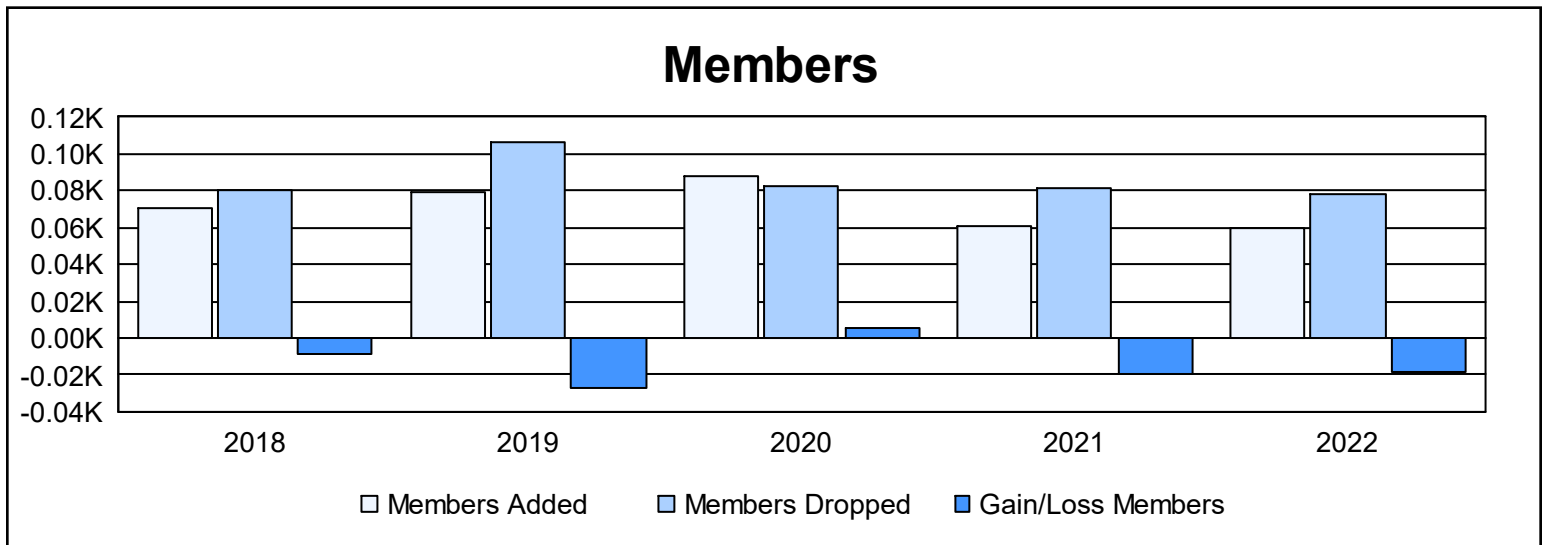

Year	New Clubs	Dropped Clubs	Gain/ Loss Clubs	New Members	Charter Members	Reinstate Members	Transfer Members	Total Member Added	Total Members Dropped	Gain/ Loss Members
2017-2018	0	0	0	66	0	2	3	71	80	-9
2018-2019	0	1	-1	75	0	1	3	79	106	-27
2019-2020	1	0	1	57	24	0	7	88	83	5
2020-2021	0	1	-1	58	0	1	2	61	81	-20
2021-2022	0	1	-1	56	0	1	3	60	78	-18
<b>Average</b>	<b>0</b>	<b>1</b>	<b>0</b>	<b>62</b>	<b>5</b>	<b>1</b>	<b>4</b>	<b>72</b>	<b>86</b>	<b>-14</b>

### Membership Composition June 2022 Cumulative