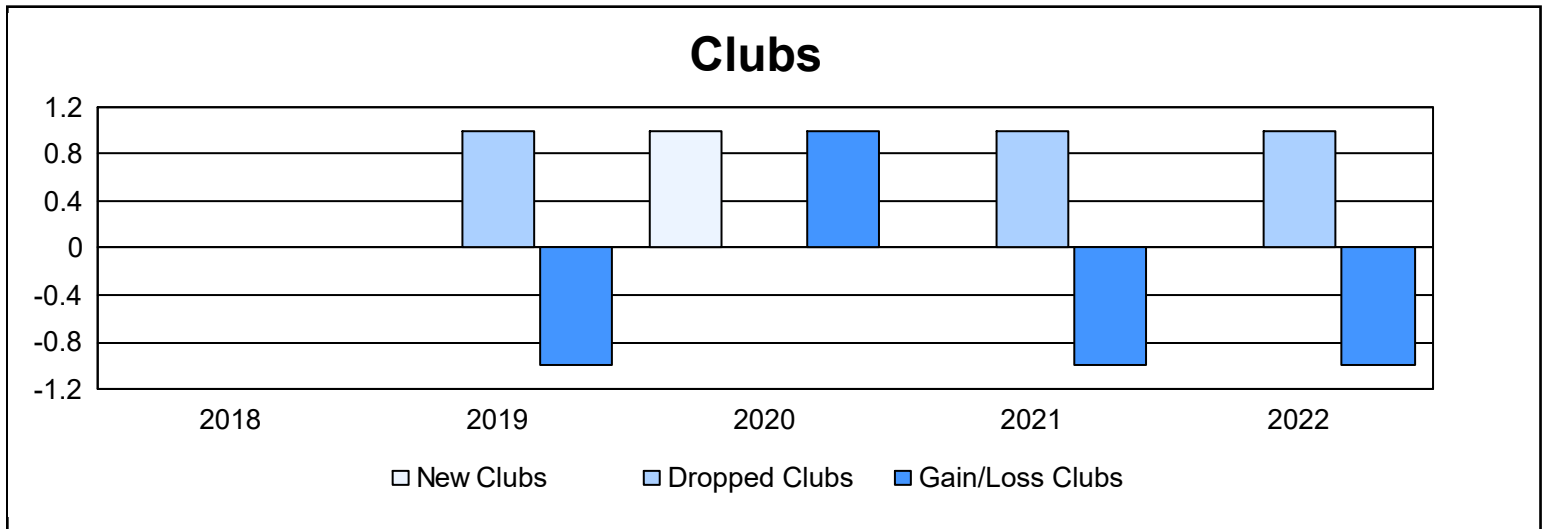

Year	New Clubs	Dropped Clubs	Gain/ Loss Clubs	New Members	Charter Members	Reinstate Members	Transfer Members	Total Member Added	Total Members Dropped	Gain/ Loss Members
2017-2018	0	0	0	66	0	2	3	71	80	-9
2018-2019	0	1	-1	75	0	1	3	79	106	-27
2019-2020	1	0	1	57	24	0	7	88	83	5
2020-2021	0	1	-1	58	0	1	2	61	81	-20
2021-2022	0	1	-1	56	0	1	3	60	78	-18
<b>Average</b>	<b>0</b>	<b>1</b>	<b>0</b>	<b>62</b>	<b>5</b>	<b>1</b>	<b>4</b>	<b>72</b>	<b>86</b>	<b>-14</b>

### Membership Composition June 2022 Cumulative